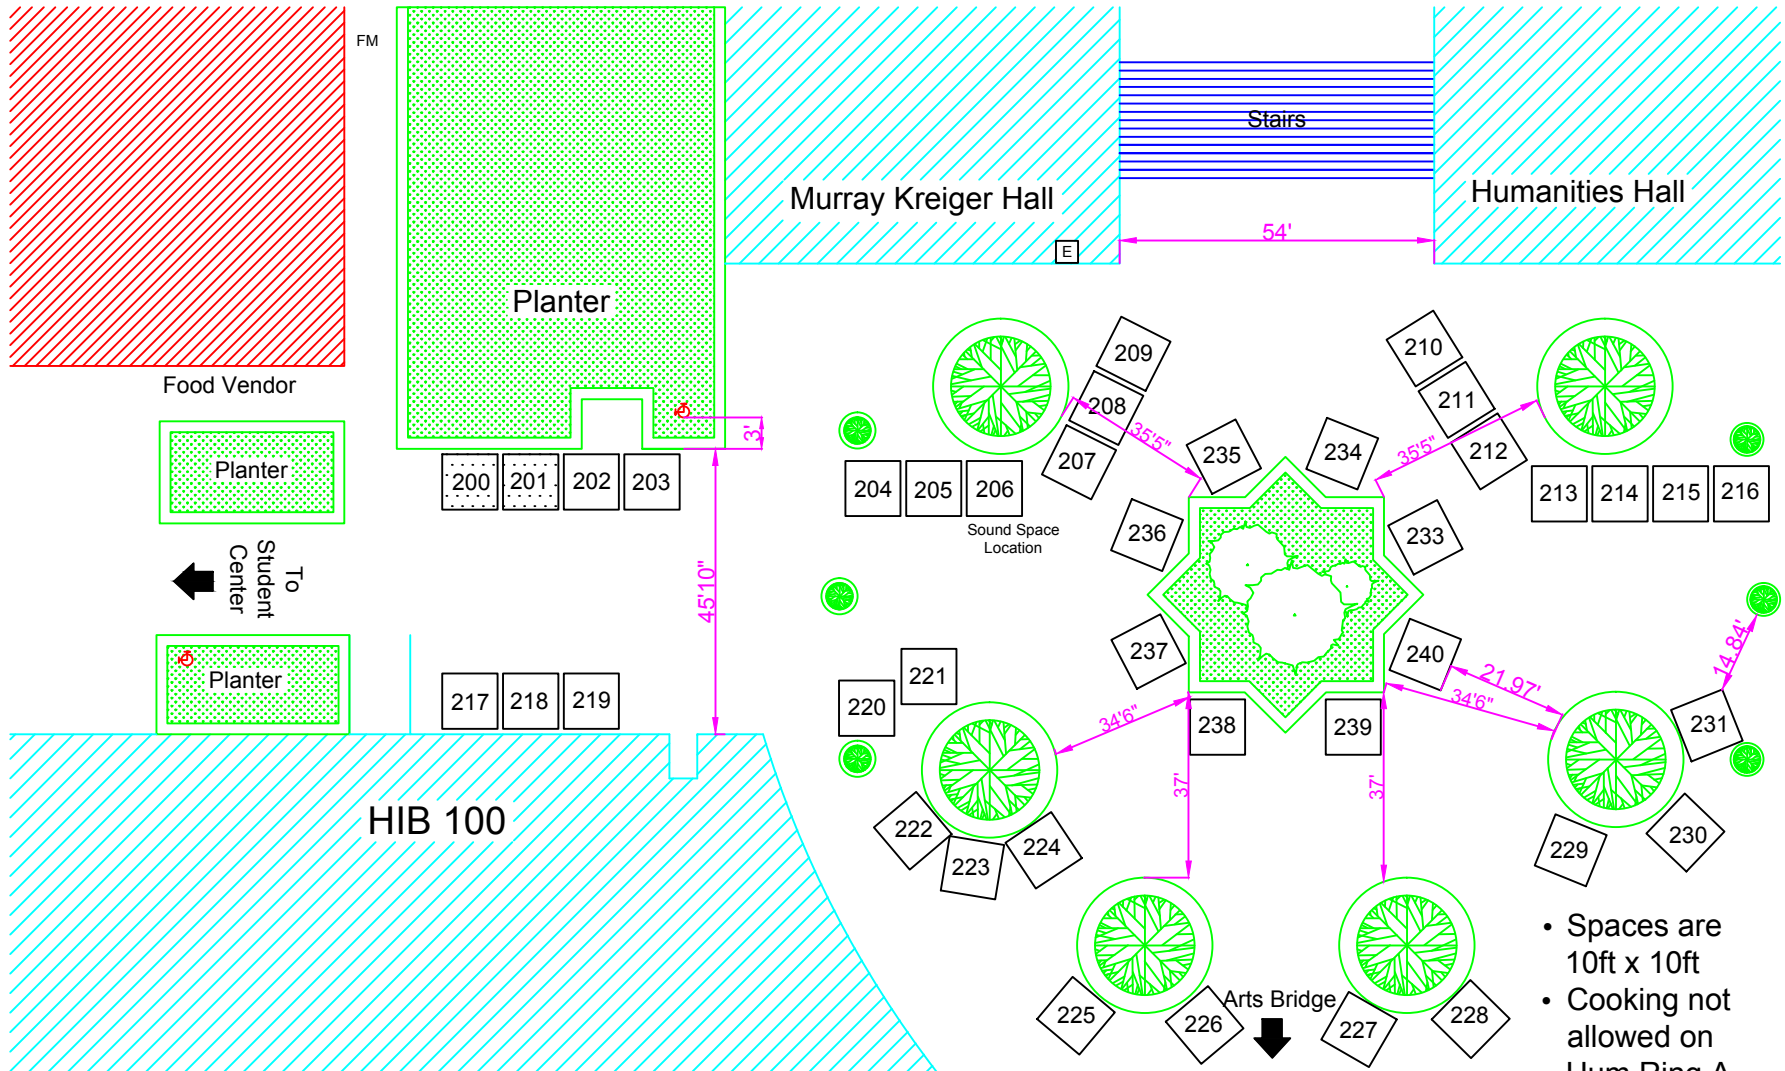

HUM RING A

- Spaces are 10ft x 10ft
- Cooking not allowed on Hum Ring A
- Fire Hydrant
- Existing outlet
- Tree