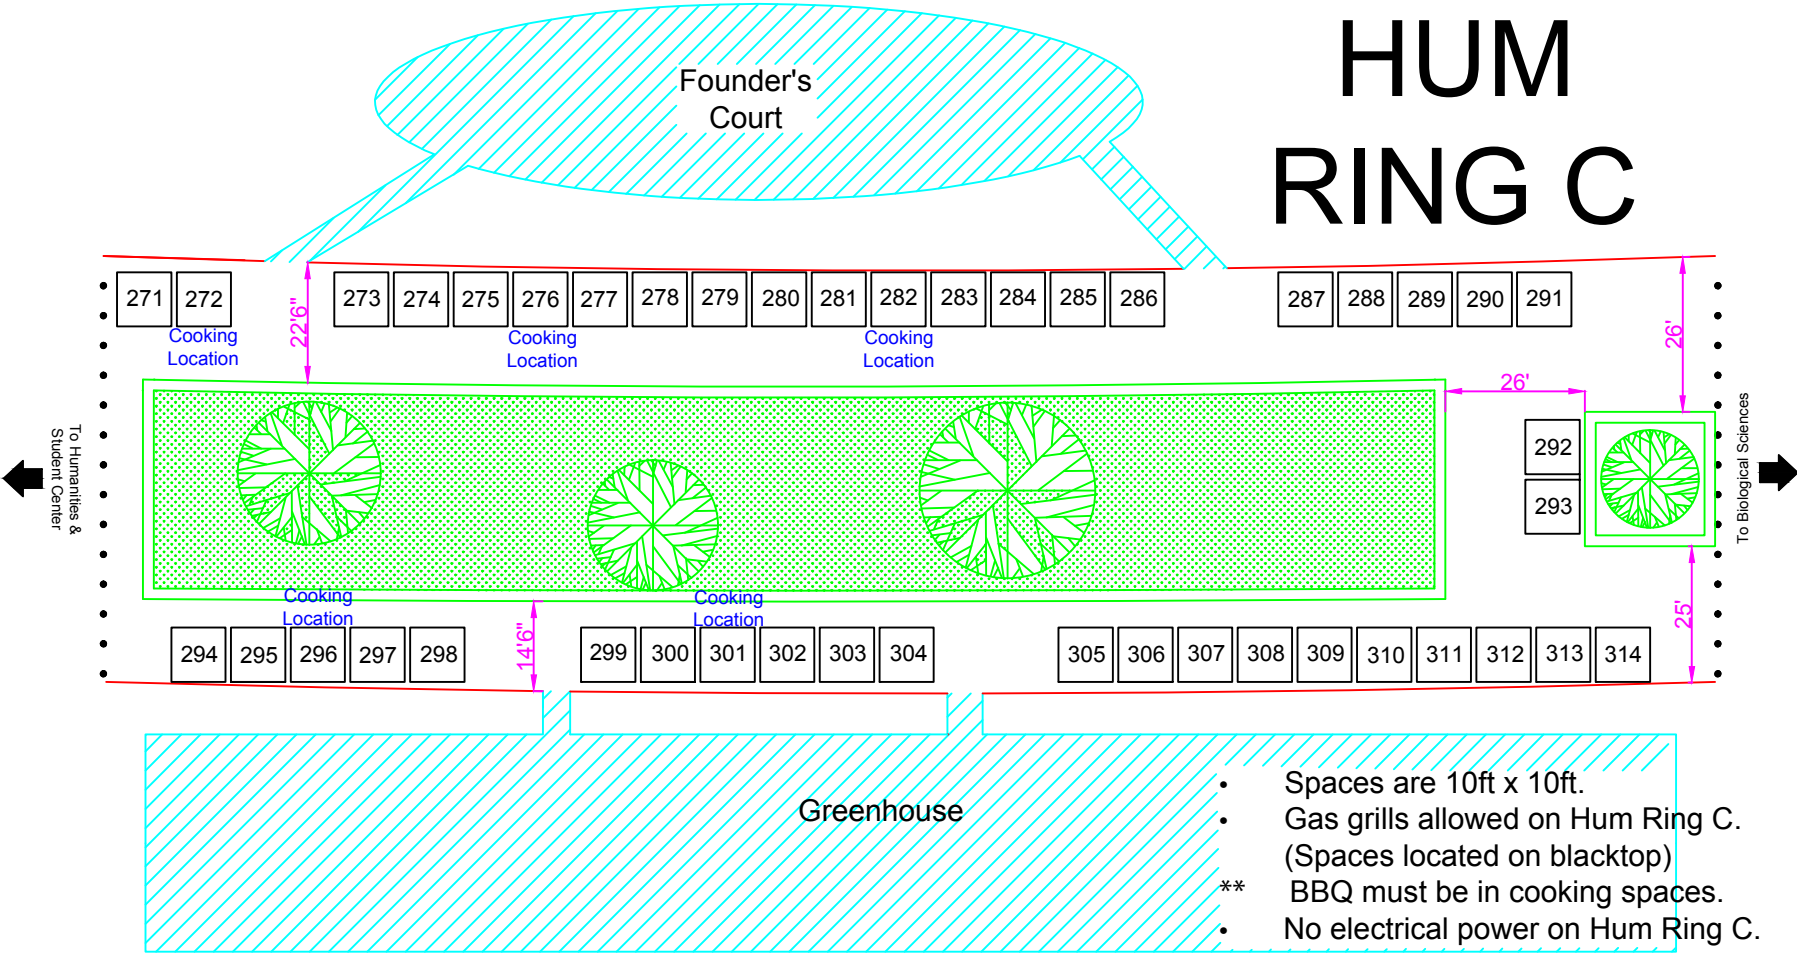

HUM RING C

- Spaces are 10ft x 10ft.
- Gas grills allowed on Hum Ring C. (Spaces located on blacktop)
- ** BBQ must be in cooking spaces.
- No electrical power on Hum Ring C.