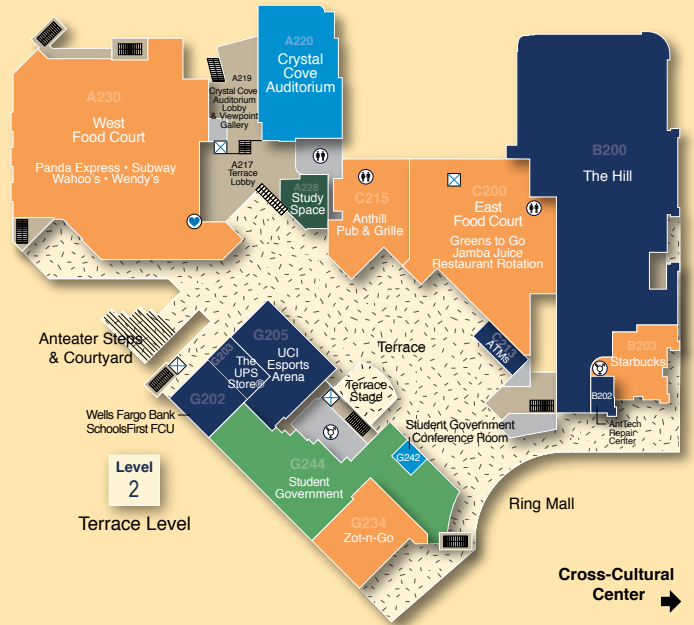

# STUDENT CENTER DIRECTORY

- STAIRS
- ELEVATOR
- LIFT
- DISABLED RAMP
- RESTROOMS
- GENDER-INCLUSIVE RESTROOMS
- SUPPORT FACILITIES
- OUTDOOR AREAS
- AED DEVICES

Meeting Rooms	Level	Room #
Aliso Beach Room A.....	3W	A307
Aliso Beach Room B.....	3W	A309
Center for Student Wellness & Health Promotion Conference Room .....	3S	G319C
Crescent Bay Room A .....	1	A123
Crescent Bay Room B .....	1	A124
Crescent Bay Room C .....	1	A125
Crescent Bay Room D .....	1	A126
Crystal Cove Auditorium .....	1&2	A220
Doheny Beach Room A .....	1	A134A
Doheny Beach Room B .....	1	A134B
Doheny Beach Room C .....	1	A134C
Doheny Beach Room D .....	1	A134D
Emerald Bay Room A.....	1	A103
Emerald Bay Room B.....	1	A104
Emerald Bay Room C.....	1	A105
Emerald Bay Room D.....	1	A106D
Emerald Bay Room E.....	1	A106E
Lido Isle Room A.....	1	C119
Lido Isle Room B.....	1	C117
Moss Cove Room A .....	1	C105
Moss Cove Room B .....	1	C107
Newport Beach Room A .....	4	G412
Newport Beach Room B .....	4	G411
Pacific Ballroom A .....	1	G118A
Pacific Ballroom B .....	1	G118B
Pacific Ballroom C .....	1	G118C
Pacific Ballroom D .....	1	G118D
Student Government Conference Room .....	2	G242
Student Life & Leadership Conference Room .....	3S	G303
Woods Cove Room A.....	1	C106
Woods Cove Room B.....	1	C108
Woods Cove Room C.....	1	C110

Food Services	Level	Room #
Anthill Pub & Grille .....	2	G215
East Food Court .....	2	C200
Starbucks Coffee .....	2	B203
Vending.....	1	B130B
West Food Court.....	2	A230
Zot-n-Go.....	2	G234

Retail	Level	Room #
The Hill .....	1&2	B200
AntTech Repair Center .....	2	B202
ATMs .....	2	C213
The UPS Store® .....	2	G203
UCI Esports Arena .....	2	G205
Wells Fargo / SchoolsFirst FCU .....	2	G202

Outdoor Areas	Level
Anteater Steps & Courtyard .....	2
Courtyard Study Lounge Patio.....	1
Terrace .....	2
Terrace Stage .....	2
Thomas & Lillian Ma Garden Study Atrium .....	1
West Courtyard .....	1