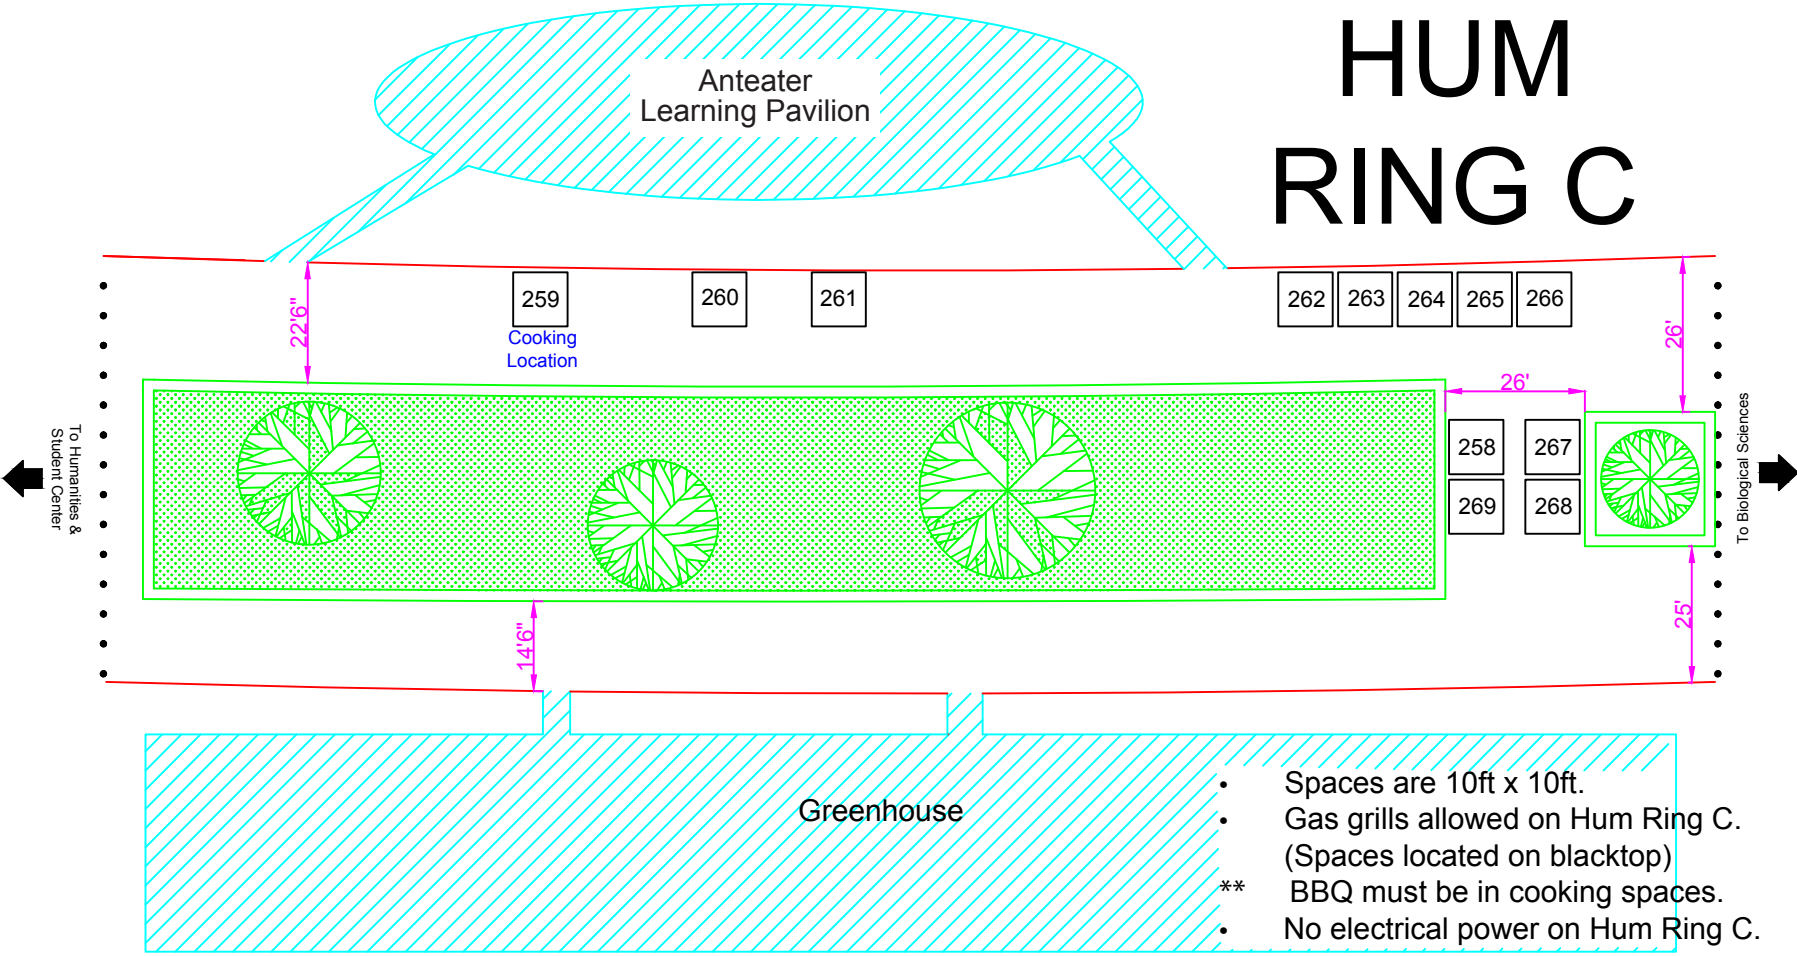

HUM RING C

- Spaces are 10ft x 10ft.
- Gas grills allowed on Hum Ring C. (Spaces located on blacktop)
- ** BBQ must be in cooking spaces.
- No electrical power on Hum Ring C.