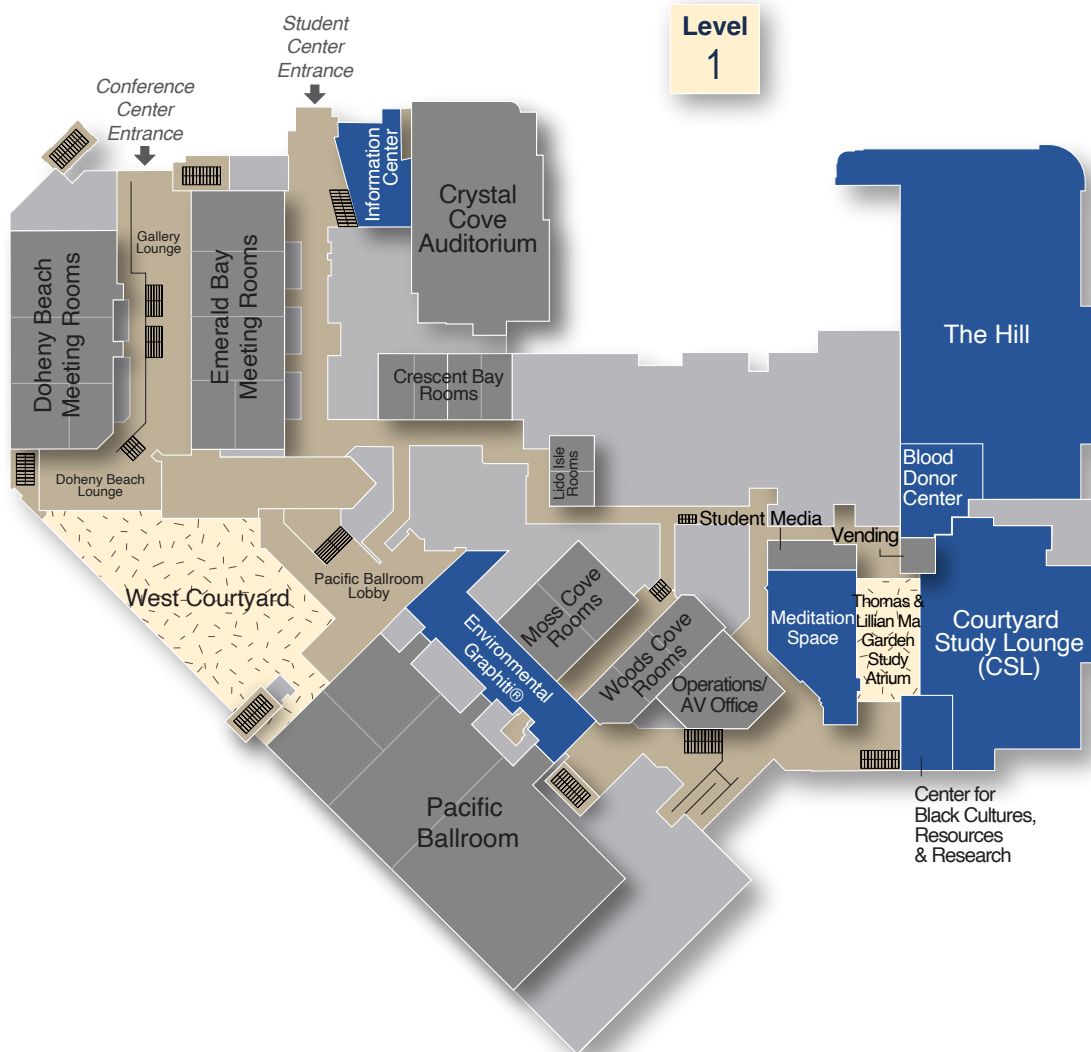

Zot Spot Checklist

Use this checklist to track all the Zot Spots you visit. Participating Zot Spot locations are subject to change and hours of operation may vary.

Locations	Level
Anteater Decal at Crystal Cove Auditorium Lobby	2
Blood Donor Center	1
Center for Black Cultures, Resources & Research	1
Center for Student Wellness & Health Promotion	3S
Commuter Lounge (inside the Information Center)	1
Counseling Center Annex	4
Courtyard Study Lounge (CSL)	1
Cross-Cultural Center	2
Dining Services	3S
Environmental Graphiti® in Pacific Ballroom Lobby	1
Esports Arena	2
The Hill	2
International Center	3S
Lesbian, Gay, Bisexual, Transgender Resource Center	3S
Meditation Space	1
Planteatery	2
RISE Suite	4
Student Center Board of Advisors Website	(Web)
www.studentcenter.uci.edu/home/student-center-board-of-advisors/	
Student Center & Event Services	3W
Student Center Website	(Web)
www.studentcenter.uci.edu	
Student Government Student Media	2
Student Life & Leadership Office	3S
UCI Now	(App)
www.studentcenter.uci.edu/home/download-the-apps/	
The UPS Store®	2
Veteran Services Center	3S
ZOTFinder	(App)
www.studentcenter.uci.edu/home/download-the-apps/	

UCI Student Center Board of Advisors

ZOTQUEST

Nov. 13 – 22 • Week 7 – 8

Game Map

Visit at least five Zot Spots for a chance to win prizes. Visit at least 20 Zot Spots for even bigger prizes and better odds of winning!

One Zot Quest QR Code or link per location. See Official Rules and prizes online at www.studentcenter.uci.edu.

UCI Student Center

 Participating Zot Spot location

See participating Zot Spot locations for hours