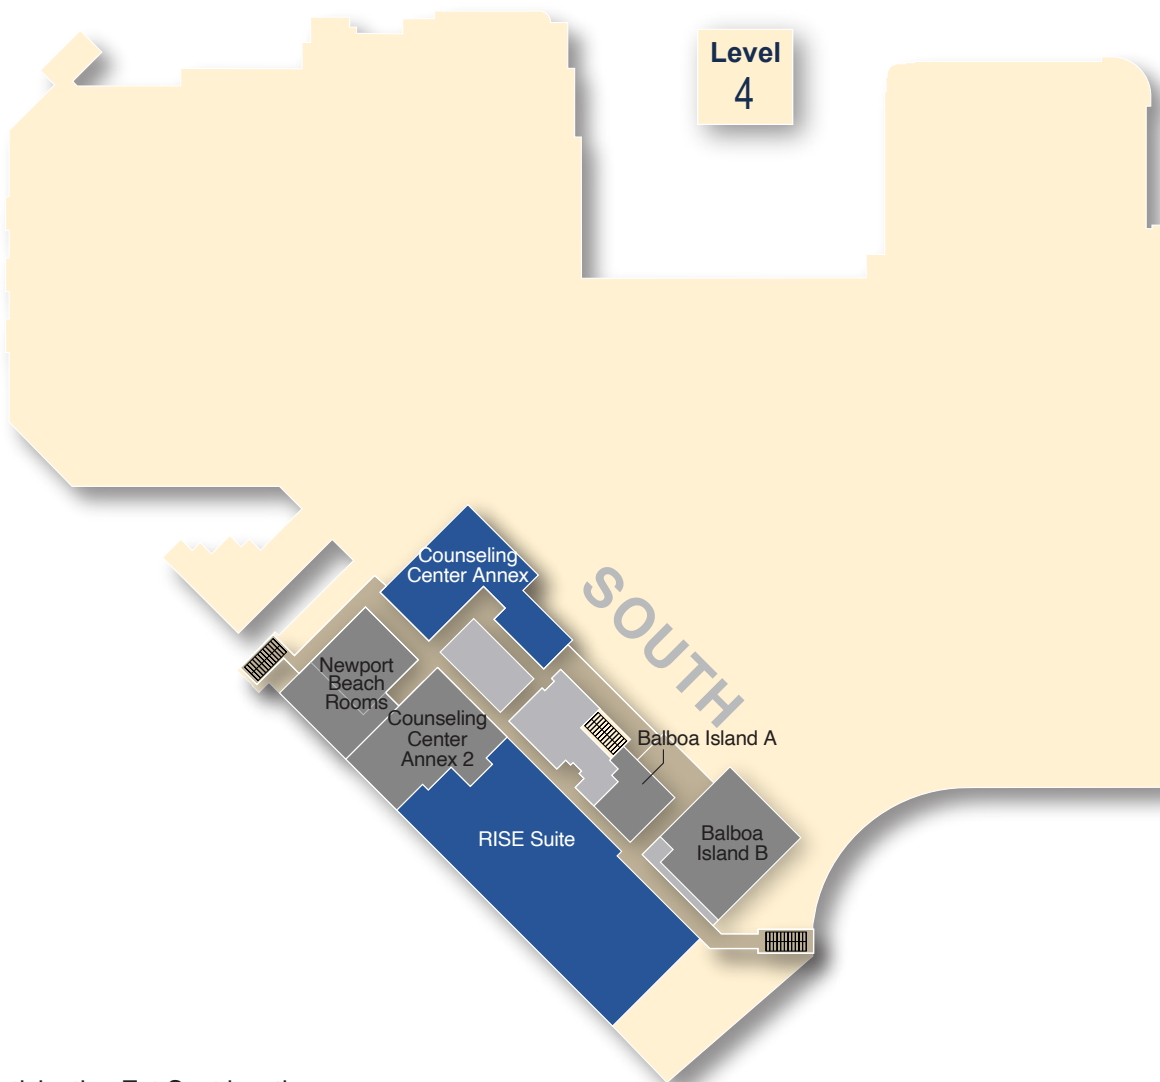

UCI Student Center Board of Advisors

ZOTQUEST

Nov. 13 – 22 • Week 7 – 8

Game Map

Visit at least five Zot Spots for a chance to win prizes. Visit at least 20 Zot Spots for even bigger prizes and better odds of winning!

One Zot Quest QR Code or link per location. See Official Rules and prizes online at www.studentcenter.uci.edu.

UCI Student Center

Participating Zot Spot location

See participating Zot Spot locations for hours