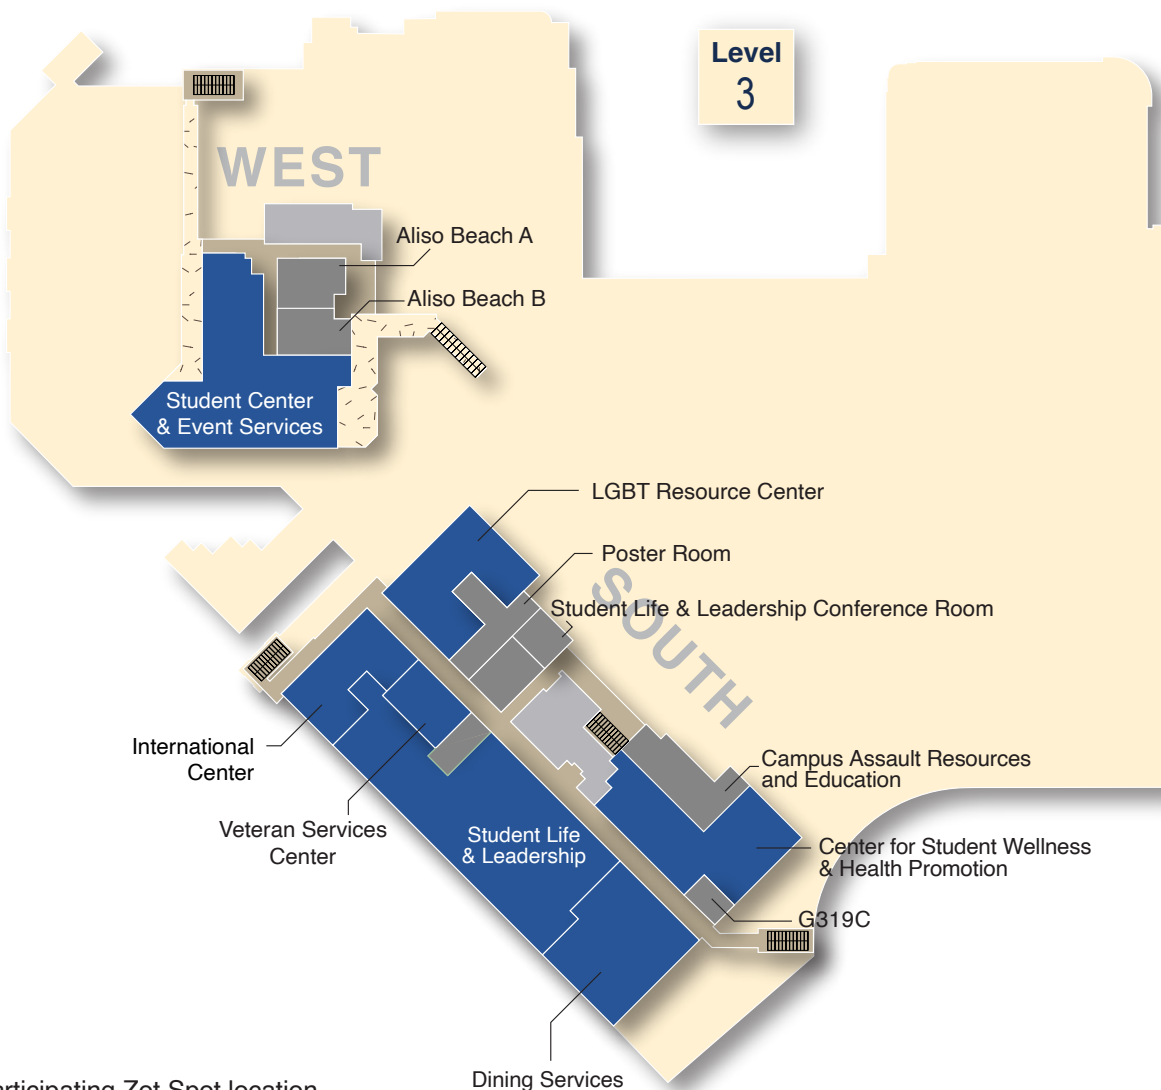

Zot Spot Checklist

Use this checklist to track all the Zot Spots you visit. Participating Zot Spot locations are subject to change and hours of operation may vary.

Locations	Level
Anteater Decal at Crystal Cove Auditorium Lobby	2
Blood Donor Center	1
Center for Black Cultures, Resources & Research	1
Center for Student Wellness & Health Promotion	3S
Commuter Lounge (inside the Information Center)	1
Counseling Center Annex	4
Courtyard Study Lounge (CSL)	1
Cross-Cultural Center	2
Dining Services	3S
Environmental Graphiti® in Pacific Ballroom Lobby	1
Esports Arena	2
The Hill	2
International Center	3S
Lesbian, Gay, Bisexual, Transgender Resource Center	3S
Meditation Space	1
Planteatery	2
RISE Suite	4
Student Center Board of Advisors Website	(Web)
www.studentcenter.uci.edu/home/student-center-board-of-advisors/	
Student Center & Event Services	3W
Student Center Website	(Web)
www.studentcenter.uci.edu	
Student Government Student Media	2
Student Life & Leadership Office	3S
UCI Now	(App)
www.studentcenter.uci.edu/home/download-the-apps/	
The UPS Store®	2
Veteran Services Center	3S
ZOTFinder	(App)
www.studentcenter.uci.edu/home/download-the-apps/	

One Zot Quest QR Code or link per location. See Official Rules and prizes online at www.studentcenter.uci.edu.

UCI Student Center

UCI Student Center Board of Advisors

ZOTQUEST

Nov. 13 – 22 • Week 7 – 8

Game Map

Visit at least five Zot Spots for a chance to win prizes. Visit at least 20 Zot Spots for even bigger prizes and better odds of winning!

One Zot Quest QR Code or link per location. See Official Rules and prizes online at www.studentcenter.uci.edu.

UCI Student Center

See participating Zot Spot locations for hours

UCI Student Center Board of Advisors

ZOTQUEST

Nov. 13 – 22 • Week 7 – 8

Game Map

Visit at least five Zot Spots for a chance to win prizes. Visit at least 20 Zot Spots for even bigger prizes and better odds of winning!