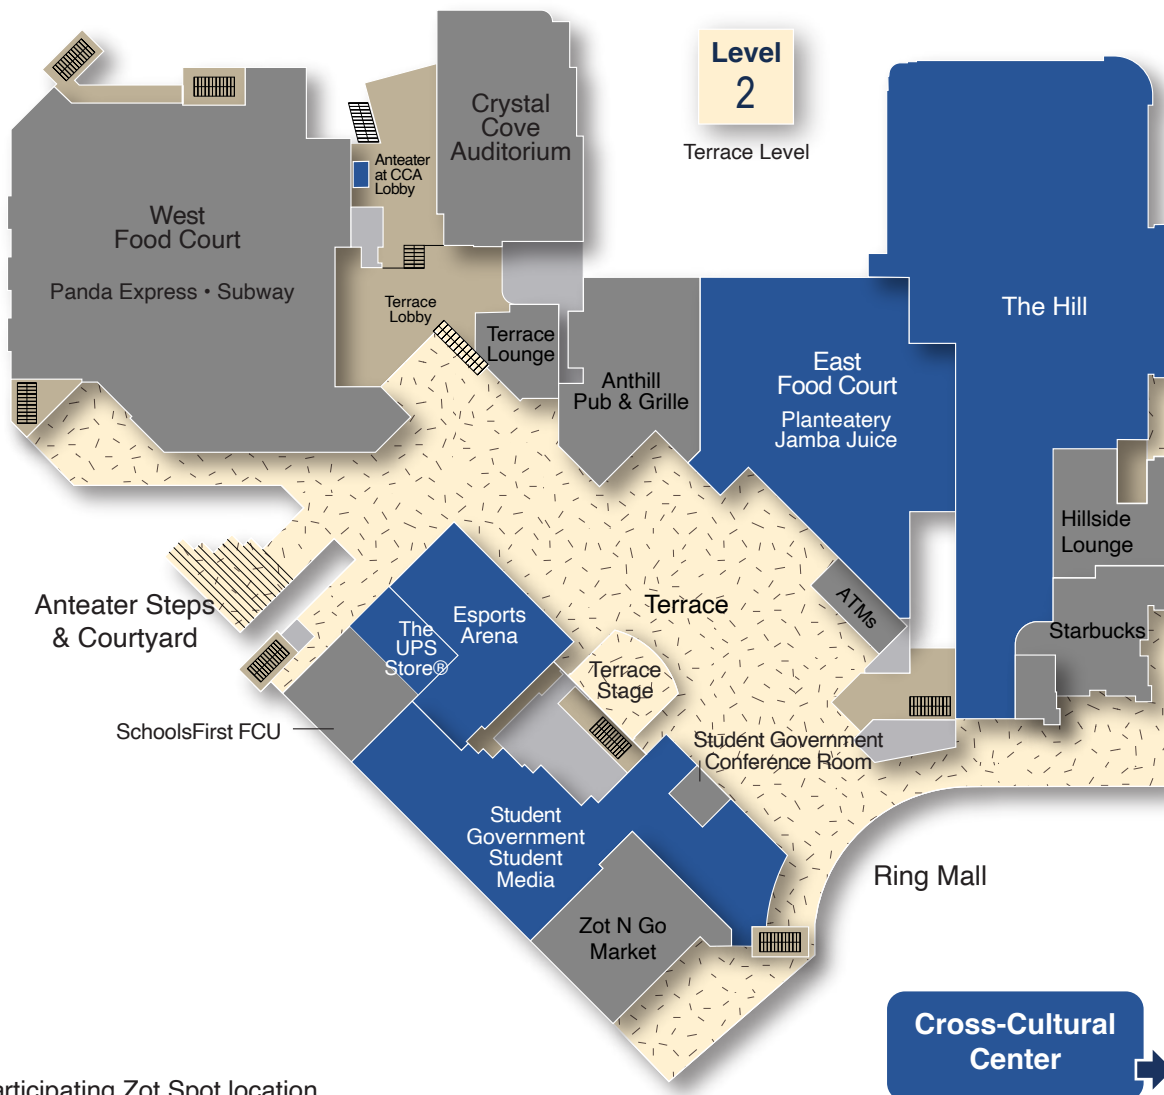

Zot Spot Checklist

Use this checklist to track all the Zot Spots you visit. Participating Zot Spot locations are subject to change and hours of operation may vary.

Locations	Level
Anteater Decal at Crystal Cove Auditorium Lobby	2
Blood Donor Center	1
Center for Black Cultures, Resources & Research	1
Center for Student Wellness & Health Promotion	3S
Commuter Lounge (inside the Information Center)	1
Counseling Center Annex	4
Courtyard Study Lounge (CSL)	1
Cross-Cultural Center	2
Dining Services	3S
Environmental Graphiti® in Pacific Ballroom Lobby	1
Esports Arena	2
The Hill	2
International Center	3S
Lesbian, Gay, Bisexual, Transgender Resource Center	3S
Meditation Space	1
Planteatery	2
RISE Suite	4
Student Center Board of Advisors Website	(Web)
www.studentcenter.uci.edu/home/student-center-board-of-advisors/	
Student Center & Event Services	3W
Student Center Website	(Web)
www.studentcenter.uci.edu	
Student Government Student Media	2
Student Life & Leadership Office	3S
UCI Now	(App)
www.studentcenter.uci.edu/home/download-the-apps/	
The UPS Store®	2
Veteran Services Center	3S
ZOTFinder	(App)
www.studentcenter.uci.edu/home/download-the-apps/	

One Zot Quest QR Code or link per location. See Official Rules and prizes online at www.studentcenter.uci.edu.

UCI Student Center

 Participating Zot Spot location

See participating Zot Spot locations for hours

UCI Student Center Board of Advisors

ZOTQUEST

Nov. 13 – 22 • Week 7 – 8

Game Map

Visit at least five Zot Spots for a chance to win prizes. Visit at least 20 Zot Spots for even bigger prizes and better odds of winning!

One Zot Quest QR Code or link per location. See Official Rules and prizes online at www.studentcenter.uci.edu.

UCI Student Center

UCI Student Center Board of Advisors

ZOTQUEST

Nov. 13 – 22 • Week 7 – 8

Game Map